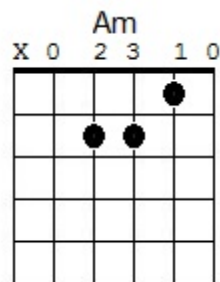

Diary

By: Bread

Intro: G*---GM7 G7---C/G---G

G* GM7 G7 C/G
I found her diary underneath the tree

G
And started reading about me

G* GM7 G7
The words she'd written took me by
C/G
surprise

G
You'd never read them in her eyes

D#7/E G/D
They said that she had found
D7 D7/D# Em* G7/D

The love she'd waited for

C G (G/B)
Wouldn't you know it
C G
She wouldn't show it

G* GM7 G7
C/G

Then she confronted with the writing
there

G
Simply pretending not to care

G* GM7 G7
C/G
I passed it off in as just in keeping
with

G
Her total disconcerting it

D#7/E G/D
And though she tried to hide
D7 D7/D# Em* G7/D

The love that she denied

C G (G/B)
Wouldn't you know it
C G
She wouldn't show it

CHORUS 1:

D7/D# Em* G7/D C
And as I go through my life

Am D7 Dm9/C G/B
I will give to her, my wife

C Bsus
All the sweet things I can find

G* GM7 G7 C/G
I found her diary underneath the tree

G
And started reading about me

G* GM7 G7
The words begin to stick and tears
C/G
to fall

G
Her meaning now is clear to see

D#7/E G/D
The love she waited for
D7 D7/D# Em* G7/D

Was someone else not me

C G (G/B)
Wouldn't you know it
C G
She wouldn't show it

CHORUS 2:

D7/D# Em* G7/D C
And as I go through my life

Am D7 Dm9/C G/B
I will wish for her, his wife

C G
All the sweet things she can find

G/B C D7 G
All the sweet things they can find...