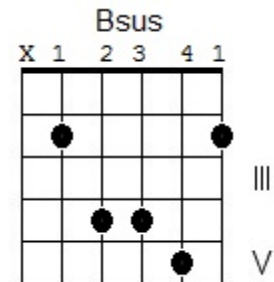

D#7/E G/D  
They said that she had found  
D7 D7/D# Em\* G7/D

The love she'd waited for

C G (G/B)  
Wouldn't you know it  
C G  
She wouldn't show it

G\* GM7 G7  
C/G

Then she confronted with the writing  
there

C G (G/B)  
Wouldn't you know it  
C G  
She wouldn't show it

CHORUS 1:

D7/D# Em\* G7/D C  
And as I go through my life

Am D7 Dm9/C G/B  
I will give to her, my wife

C Bsus  
All the sweet things I can find

Was someone else not me

C G (G/B)  
Wouldn't you know it  
C G  
She wouldn't show it

CHORUS 2:

D7/D# Em\* G7/D C  
And as I go through my life

Am D7 Dm9/C G/B  
I will wish for her, his wife

C G  
All the sweet things she can find

G/B C D7 G  
All the sweet things they can find...

|||

V

|||

V

**D7**  
X X 0 2 1 3

**D#7/E**  
X X 1 3 2 4

**G/D**  
X X 0 0 3 4