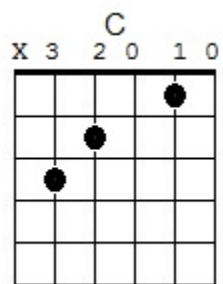

C G (G/B)  
Wouldn't you know it  
C G  
She wouldn't show it

CHORUS 1:

D7/D# Em\* G7/D C  
And as I go through my life

Am D7 Dm9/C G/B  
I will give to her, my wife

C Bsus  
All the sweet things I can find

G\* GM7 G7 C/G  
I found her diary underneath the tree

G  
And started reading about me

G\* GM7 G7  
The words begin to stick and tears  
C/G  
to fall

G  
Her meaning now is clear to see

D#7/E G/D  
The love she waited for  
D7 D7/D# Em\* G7/D

Was someone else not me

C G (G/B)  
Wouldn't you know it  
C G  
She wouldn't show it

CHORUS 2:

D7/D# Em\* G7/D C  
And as I go through my life

Am D7 Dm9/C G/B  
I will wish for her, his wife

C G  
All the sweet things she can find

G/B C D7 G  
All the sweet things they can find...

|||

V

|||

V

**D7**  
X X 0 2 1 3

**D#7/E**  
X X 1 3 2 4

**G/D**  
X X 0 0 3 4