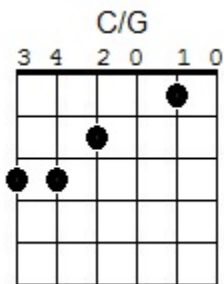

C G (G/B)  
Wouldn't you know it  
C G  
She wouldn't show it

CHORUS 1:

D7/D# Em\* G7/D C  
And as I go through my life

Am D7 Dm9/C G/B  
I will give to her, my wife

C Bsus  
All the sweet things I can find

G\* GM7 G7 C/G  
I found her diary underneath the tree

G  
And started reading about me

G\* GM7 G7  
The words begin to stick and tears  
C/G  
to fall

G  
Her meaning now is clear to see

D#7/E G/D  
The love she waited for  
D7 D7/D# Em\* G7/D

Was someone else not me

C G (G/B)  
Wouldn't you know it  
C G  
She wouldn't show it

CHORUS 2:

D7/D# Em\* G7/D C  
And as I go through my life

Am D7 Dm9/C G/B  
I will wish for her, his wife

C G  
All the sweet things she can find

G/B C D7 G  
All the sweet things they can find...

|||

V

|||

V

**D7**  
X X 0 2 1 3

**D#7/E**  
X X 1 3 2 4

**G/D**  
X X 0 0 3 4