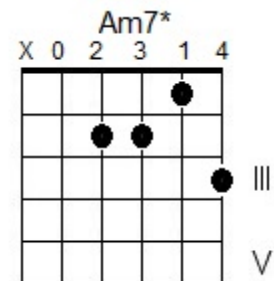

True Colors (From Live Acoustic Version)

By: Cyndi Lauper

Intro: Am7* - Am7*/B - Am7*/C - FM7 (2x)

Am G*
You with a sad eyes
C C/E
Don't be discouraged
F9 F* (FM7)
Though I realize
Am G
It's hard to take courage
C Dm
In the world of people
C/E F
You can lose sight of it all
Am G
And the darkness who's inside of you
FM7- Am7/E - C/D C
Makes you feel so small

CHORUS 1:

FM7 Am7/E
I see your true colors
G*
Shining through
FM7 Am7/E
I see your true colors
FM7 G*
That's why I love you
F9 C
So don't be afraid
Dm Am
to let it show
F9 Am7/E+G* F9 Am7/E+G*
True colors, True colors
G* (Intro)
Beautiful... like a rainbow

Am G*
Show me a smile then
C C/E
And don't be unhappy
F9 F* (FM7)
Can't remember when that
Am G
'Last saw you laughin
C Dm
If this world makes you crazy
C/E F
And you've taken all you can bear
Am G

You call me up
FM7 Am7/E C/D C
Because you know I'll be there

CHORUS 2:

FM7 Am7/E
I see your true colors
G*
Shining through
FM7 Am7/E
I see your true colors
FM7 G*
That's why I love you
F9 C
So don't be afraid
Dm Am
to let it show
F9 Am7/E+G* F9 Am7/E+G*
Your True colors, Your True colors
F9 Am7/E+G* G*
Your true colors keeps Shining through
FM7 Am7/E
I see your true colors
FM7 G*
That's why I love you
F9 C (break)
So don't be afraid!!!
E7 Am
to let them show
F9 Am7/E+G* F9 Am7/E+G*
Your True colors, Your True colors
G* (Intro)
Beautiful... like a rainbow