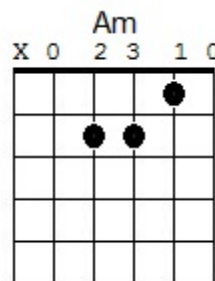

True Colors (From Live Acoustic Version)

By: Cyndi Lauper

Intro: Am7* - Am7*/B - Am7*/C - FM7 (2x)

Am G*
You with a sad eyes
C C/E
Don't be discouraged
F9 F* (FM7)
Though I realize
Am G
It's hard to take courage
C Dm
In the world of people
C/E F
You can lose sight of it all
Am G
And the darkness who's inside of you
FM7- Am7/E - C/D C
Makes you feel so small

CHORUS 1:

FM7 Am7/E
I see your true colors
G*
Shining through
FM7 Am7/E
I see your true colors
FM7 G*
That's why I love you
F9 C
So don't be afraid
Dm Am
to let it show
F9 Am7/E+G* F9 Am7/E+G*
True colors, True colors
G* (Intro)
Beautiful... like a rainbow

Am G*
Show me a smile then
C C/E
And don't be unhappy
F9 F* (FM7)
Can't remember when that
Am G
'Last saw you laughin
C Dm
If this world makes you crazy
C/E F
And you've taken all you can bear
Am G

You call me up
FM7 Am7/E C/D C
Because you know I'll be there

CHORUS 2:

FM7 Am7/E
I see your true colors
G*
Shining through
FM7 Am7/E
I see your true colors
FM7 G*
That's why I love you
F9 C
So don't be afraid
Dm Am
to let it show
F9 Am7/E+G* F9 Am7/E+G*
Your True colors, Your True colors
F9 Am7/E+G* G*
Your true colors keeps Shining through
FM7 Am7/E
I see your true colors
FM7 G*
That's why I love you
F9 C (break)
So don't be afraid!!!
E7 Am
to let them show
F9 Am7/E+G* F9 Am7/E+G*
Your True colors, Your True colors
G* (Intro)
Beautiful... like a rainbow